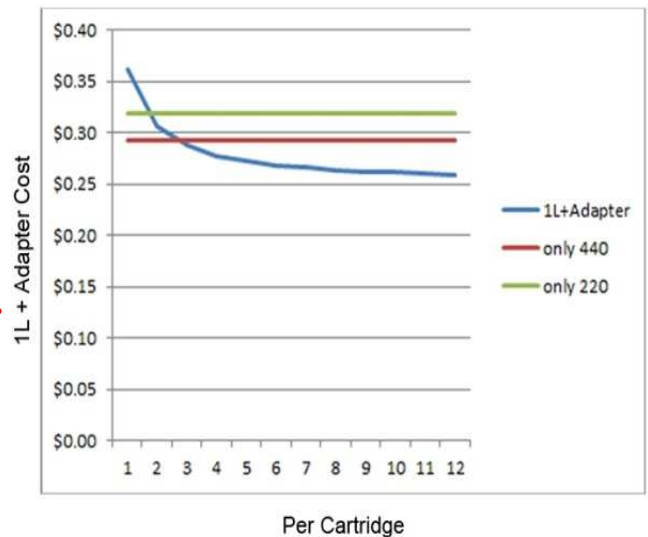

MUTOH

SAVE UP TO 27% ON INK COSTS

4 Liter High Capacity Ink Pack Adapter

Mutoh's new 4 liter High Capacity Ink Pack Adapter accommodates four 1,000ml Eco Ultra ink bags (CMYK) and is compatible with the ValueJet 1324, 1624 and 1638 printers.

With the new bulk ink adapter Mutoh print professionals can expect to see average ink savings per ml of over 17% and 27% respectively on the 440ml and 220ml cartridges.

1 Liter Ink Bag Cost Analysis

Name	Price
220ml Cartridge	$69.99
440ml Cartridge	$128.99
1000ml Cartridge	$250.00
1L Ink Adapter (4 Color)	$449.00

Per Cartridge	Price	1L+Adapter	Only 440	Only 220
1	$362.25	$0.36	$0.29	$0.32
2	$612.25	$0.31	$0.29	$0.32
3	$862.25	$0.29	$0.29	$0.32
4	$1,112.25	$0.28	$0.29	$0.32
5	$1,362.25	$0.27	$0.29	$0.32
6	$1,612.25	$0.27	$0.29	$0.32
7	$1,862.25	$0.27	$0.29	$0.32
8	$2,112.25	$0.26	$0.29	$0.32
9	$2,362.25	$0.26	$0.29	$0.32
10	$2,612.25	$0.26	$0.29	$0.32
11	$2,862.25	$0.26	$0.29	$0.32
12	$3,112.25	$0.26	$0.29	$0.32