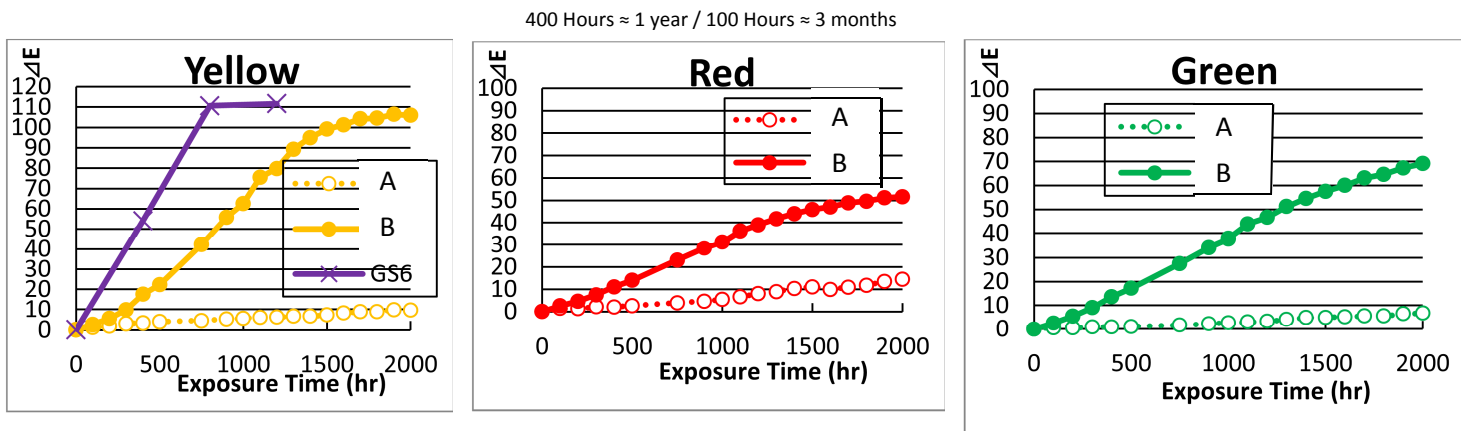

You can see the difference.

Study shows Mutoh Eco Ultra inks have less color shift than the competition.*
 Mutoh Eco Ultra inks are more durable and maintain their vibrant color longer.

$\Delta E \geq 6.5$ can mean a discernible difference in color accuracy

* This test data is a measurement result based on JIS K5600 testing.

A = Mutoh Eco Ultra ink / **B** = Epson Ultra Chrome GS2 inks

GS6 = Epson Ultra Chrome GS ink

MUTOH

SAVE UP TO 27% ON INK COSTS

4 Liter High Capacity Ink Pack Adapter